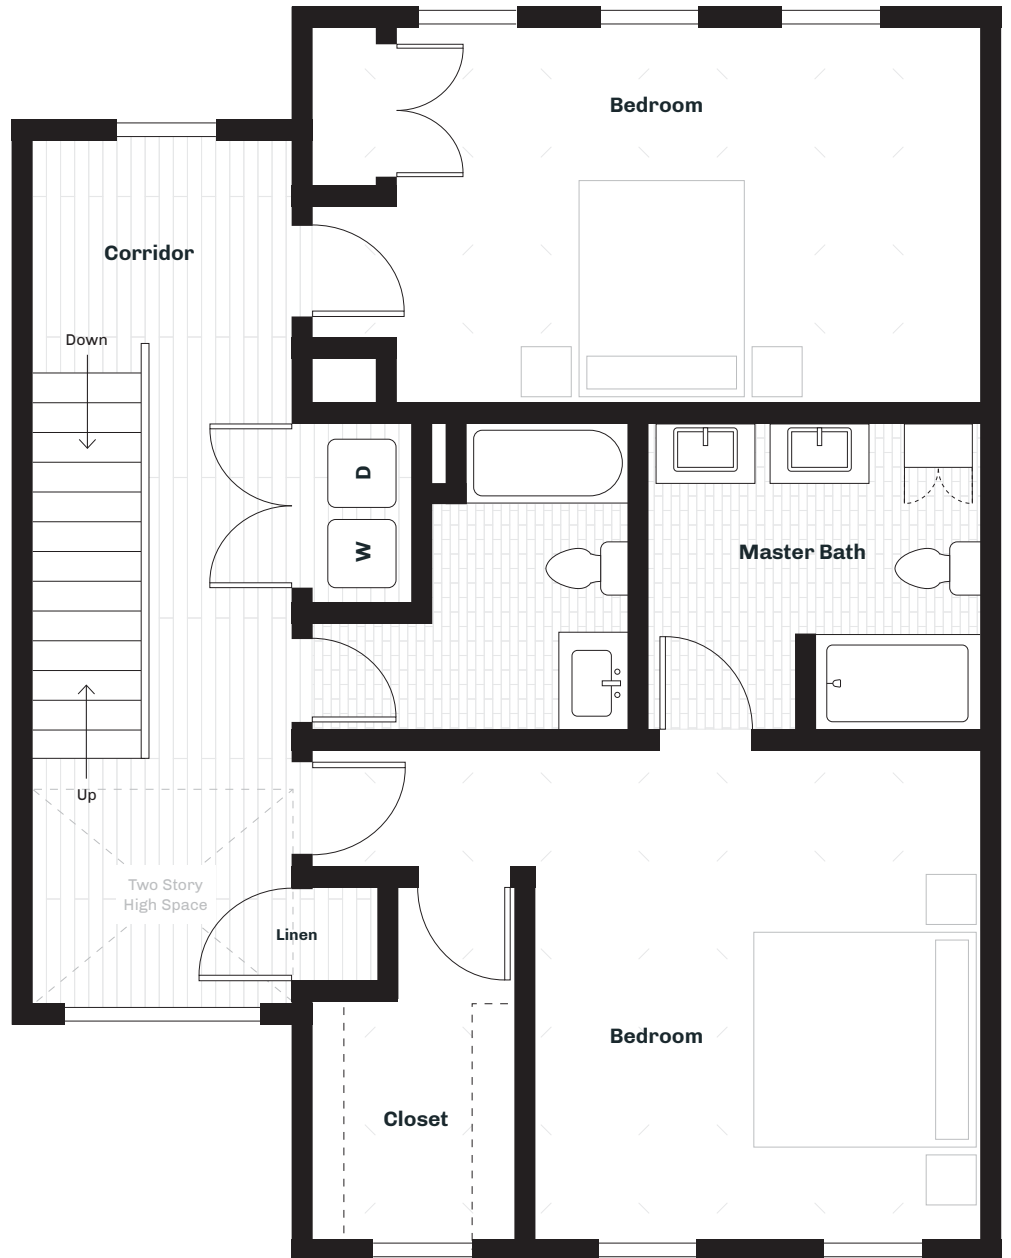

THE
TOWNHAUS

Model

**Lathrop
Three Story**
2,581 SF

Styles Available

The Stern Package
The Viccellio Package

Location

Amenities and Features

- 15 Year 100% Tax Abatement on Improved Value
- 10' Ceilings in Living Room
- Incredible views and daylight
- Roof Decks
- Stunning wood floors available in Walnut and Maple
- Chef's kitchen
- Quartz countertops
- Gourmet Appliances
- Luxury owner's suite
- Attached 2 car garages
- High quality finishes throughout
- All exterior maintenance and landscaping is included

DEV

We believe that urban living can be wonderfully crafted, sexy and sustainable. Currently, we are developing beautiful, urban housing options that are embedded into the urban and historical fabric of the city. For buyers looking for something a little different, and a lot better.

devliving.com

thetownhaus.com