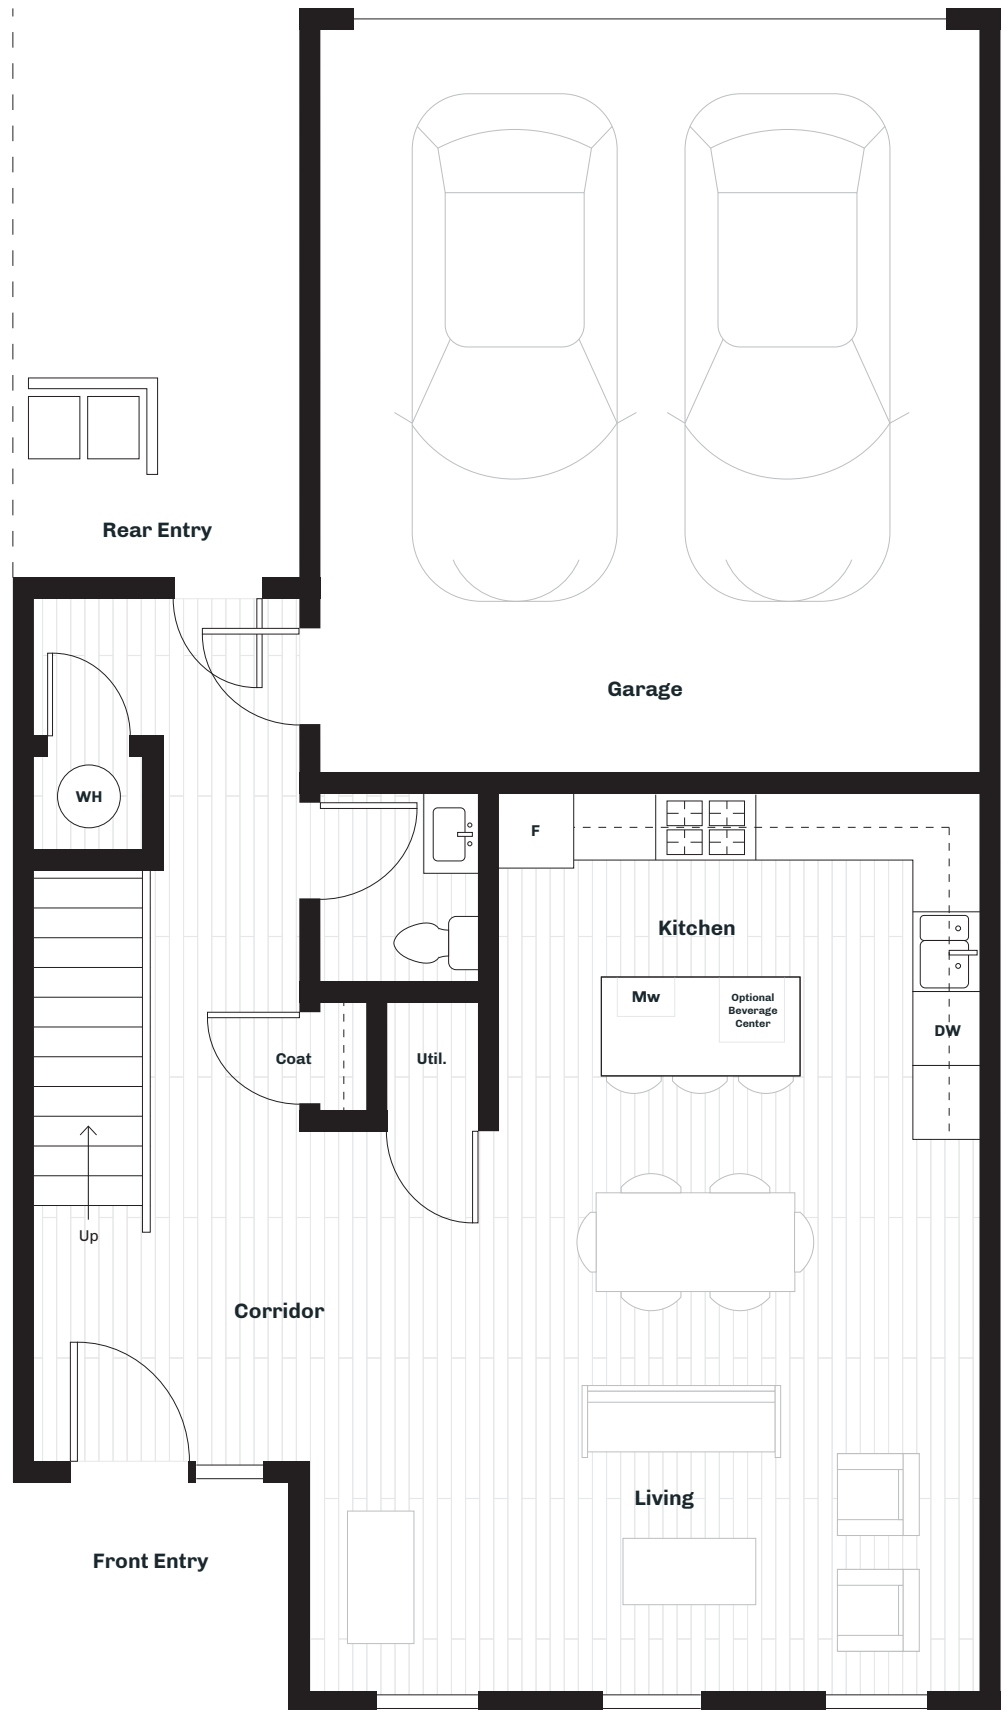

THE
TOWNHAUS

Model

**Lathrop
Three Story**

2,581 SF

Styles Available

The Stern Package
The Viccellio Package

Location

Amenities and Features

- 15 Year 100% Tax Abatement on Improved Value
- 10' Ceilings in Living Room
- Incredible views and daylight
- Roof Decks
- Stunning wood floors available in Walnut and Maple
- Chef's kitchen
- Quartz countertops
- Gourmet Appliances
- Luxury owner's suite
- Attached 2 car garages
- High quality finishes throughout
- All exterior maintenance and landscaping is included

devliving.com

thetownhaus.com

THE
TOWNHAUS

Model

**Lathrop
Three Story**
2,581 SF

Styles Available

The Stern Package
The Viccellio Package

Location